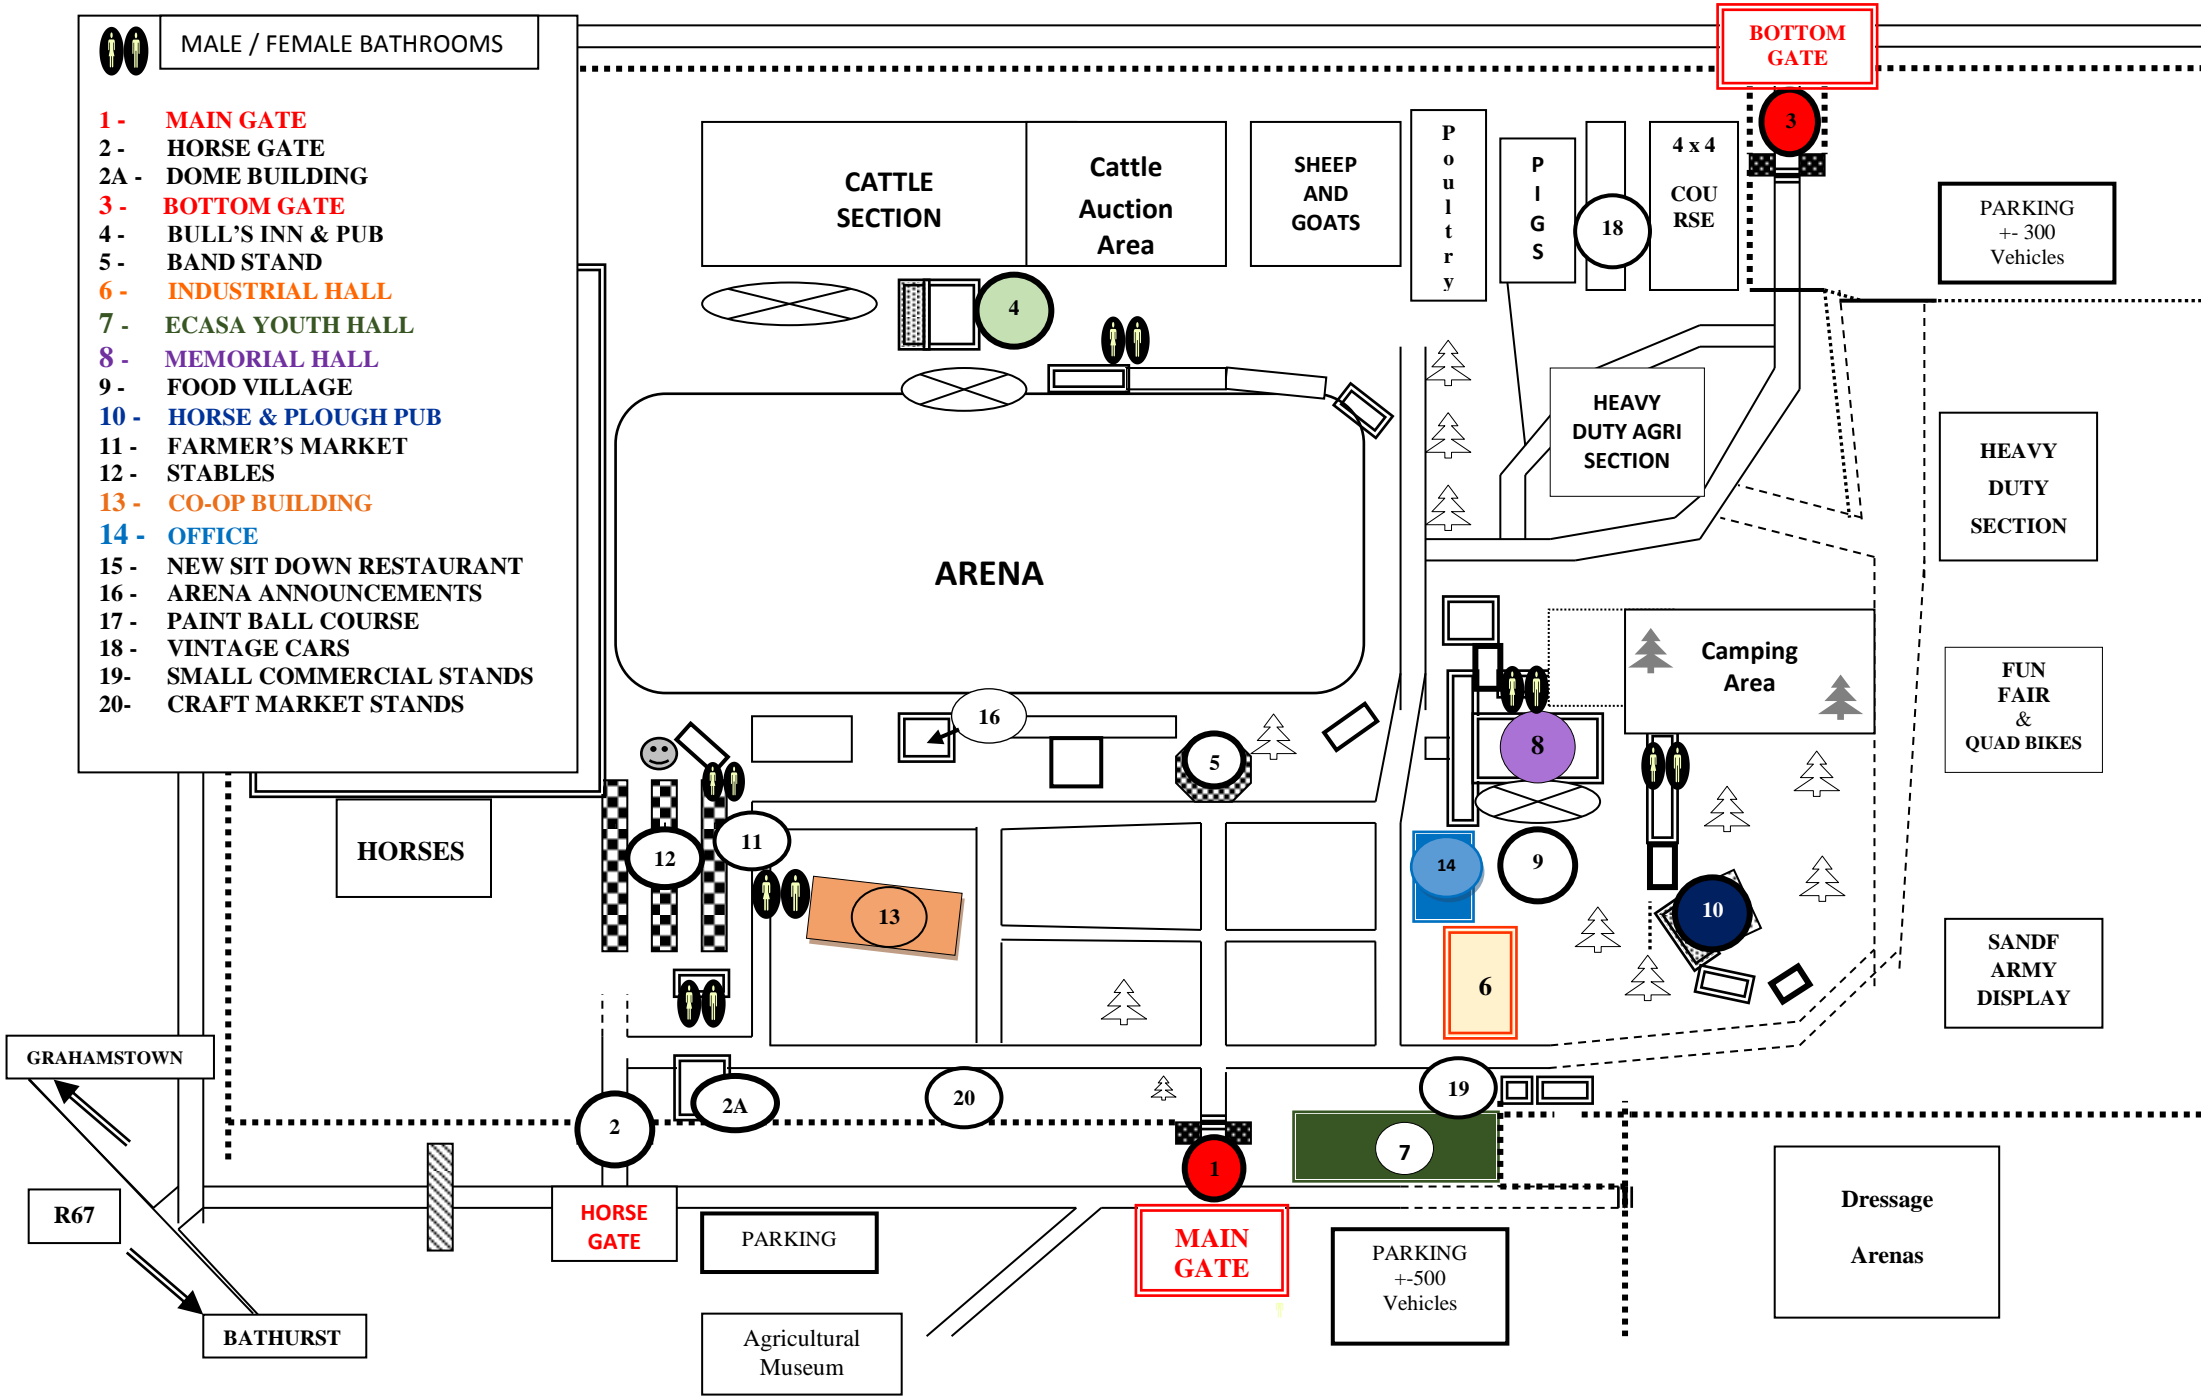

-  MALE / FEMALE BATHROOMS
- 1 - MAIN GATE
 - 2 - HORSE GATE
 - 2A - DOME BUILDING
 - 3 - BOTTOM GATE
 - 4 - BULL'S INN & PUB
 - 5 - BAND STAND
 - 6 - INDUSTRIAL HALL
 - 7 - ECASA YOUTH HALL
 - 8 - MEMORIAL HALL
 - 9 - FOOD VILLAGE
 - 10 - HORSE & PLOUGH PUB
 - 11 - FARMER'S MARKET
 - 12 - STABLES
 - 13 - CO-OP BUILDING
 - 14 - OFFICE
 - 15 - NEW SIT DOWN RESTAURANT
 - 16 - ARENA ANNOUNCEMENTS
 - 17 - PAINT BALL COURSE
 - 18 - VINTAGE CARS
 - 19 - SMALL COMMERCIAL STANDS
 - 20 - CRAFT MARKET STANDS

GRAHAMSTOWN

R67

BATHURST

HORSE GATE

PARKING

Agricultural Museum

MAIN GATE

PARKING
+500
Vehicles

BOTTOM GATE

PARKING
+300
Vehicles

HEAVY
DUTY
SECTION

FUN
FAIR
&
QUAD BIKES

SANDF
ARMY
DISPLAY

Dressage
Arenas

CATTLE
SECTION

Cattle
Auction
Area

SHEEP
AND
GOATS

Poultry

P I G S

4 x 4
COURSE

HEAVY
DUTY AGRI
SECTION

Camping
Area

HORSES

ARENA